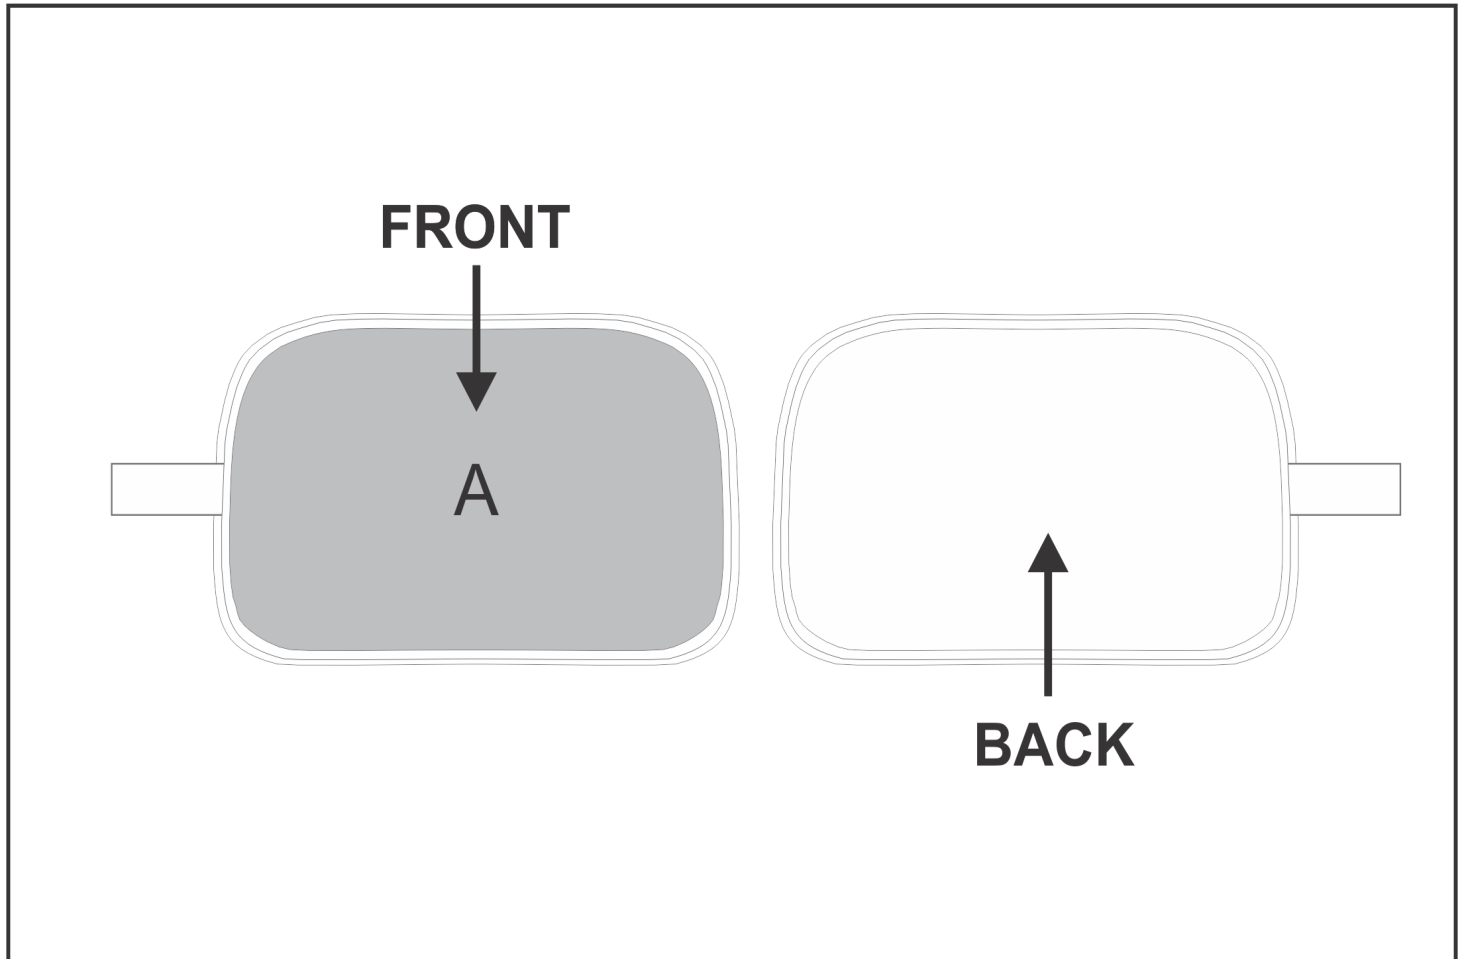

BC-HP-2-G

Hoppla Jake Toiletry Bag

Need to know:

Includes 1-Position Sublimation (setup fees apply)

- Please Note: We cannot guarantee 100% logo Alignment on all Brandable Panels.
- Branding on Front Panel Only.

Branding Options:

Position	Branding Method (Branding Code)	No. of Colours	Dimension
A	Custom Sublimation A (CPSUB-A)	Full Colour	246mm wide x 154mm high